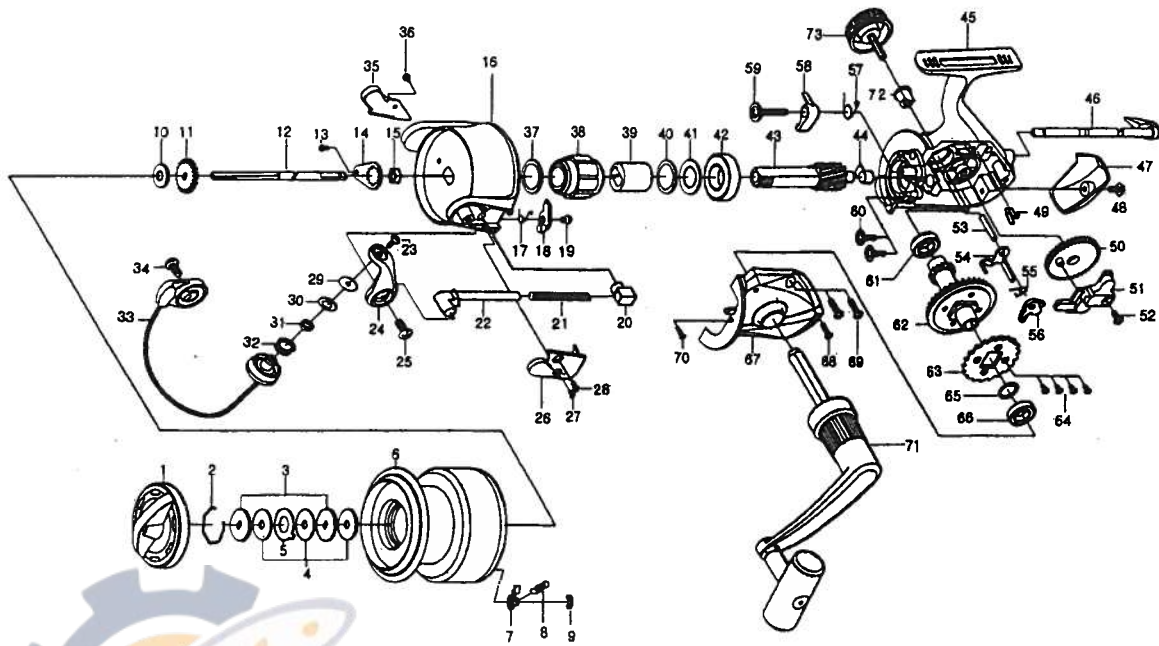

# LAGUNA 4500 / 5000

Key No.	Parts No.	Parts Name
1	E54-5501	DRAG KNOB
2	171-7701	DRAG WASHER RET
3	L03-1301	KEY WASHER
4	373-3711	DRAG WASHER
5	B89-9501	EARED WASHER
2-9	E54-5201	SPOOL
2-9	E54-6601	SPOOL (EXTRA)
7	B07-8201	CLICK PAWL
8	145-2101	CLICK SPRING
9	320-1402	CLICK RET
10	L00-3400	SPOOL WASHER
11	L02-1401	CLICK GEAR
12	E54-3301	MAIN SHAFT
13	L01-1702	ROTOR NUT HOLD PLT SCREW
14	F58-9801	ROTOR NUT HOLD PLT
15	340-8301	ROTOR NUT
16	E54-3601	ROTOR
17	F72-3301	BAIL TRIP LEVER SPRING
18	F71-2601	BAIL TRIP LEVER
19	E80-0802	BAIL TRIP LEVER SCREW
20	E80-8901	BAIL SPRING HOLDER
21	E54-3901	BAIL SPRING
22	E80-8706	BAIL SPRING SHAFT
23	F60-7301	LINE ROLLER SCREW
24	E54-4001	BAIL ARM
25	E00-7601	BAIL ARM SCREW
26	E54-4101	BAIL SPRING COVER
27	G25-7301	BAIL SPRING COVER SCREW A
28	E24-8101	BAIL SPRING COVER SCREW B
29	F44-6302	LINE ROLLER COLLAR
30	F44-6202	LINE ROLLER WASHER
31	F05-5601	BALL BEARING A
32	F45-4902	LINE ROLLER
33	E54-4201	BAIL
34	E00-7601	BAIL HOLDER SCREW
35	E54-4401	BAIL HOLDER COVER
36	E24-8101	BAIL HOLDER COVER SCREW
37	F71-1801	ROLLER CLUTCH WASHER
38	F72-2601	ROLLER CLUTCH
39	F70-9801	SPACING SLEEVE

### LA5000 SPECIAL PARTS

Key No.	Parts No.	Parts Name
2-9	E54-6001	SPOOL
2-9	E54-6901	SPOOL (EXTRA)